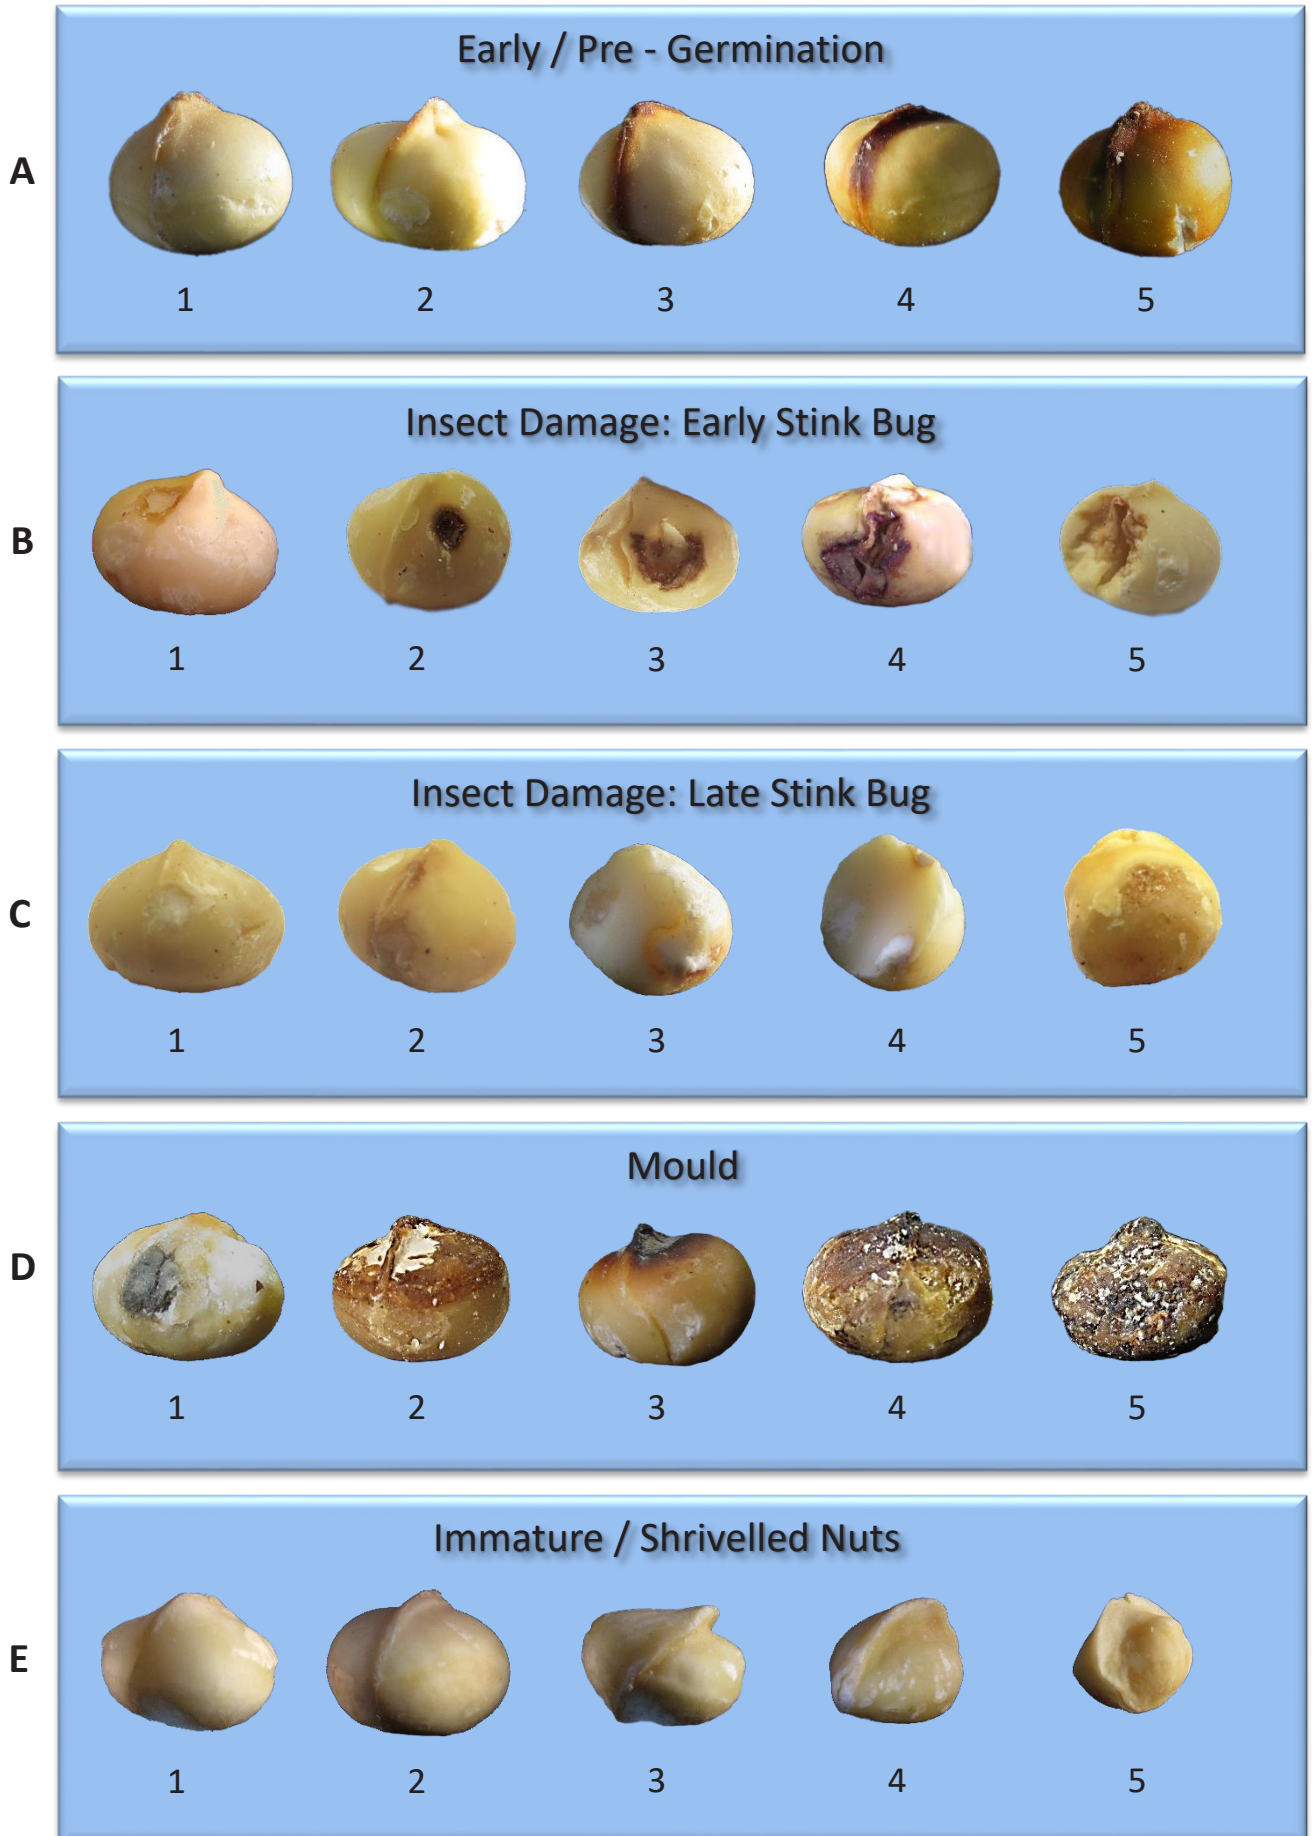

# Macadamia Nut-In-Shell Defects

Page 1 of 3

# Macadamia Nut-In-Shell Defects

Page 2 of 3

# Macadamia Nut-In-Shell Defects

**K**

## Dark Kernel

1

2

3

4

5

**L**